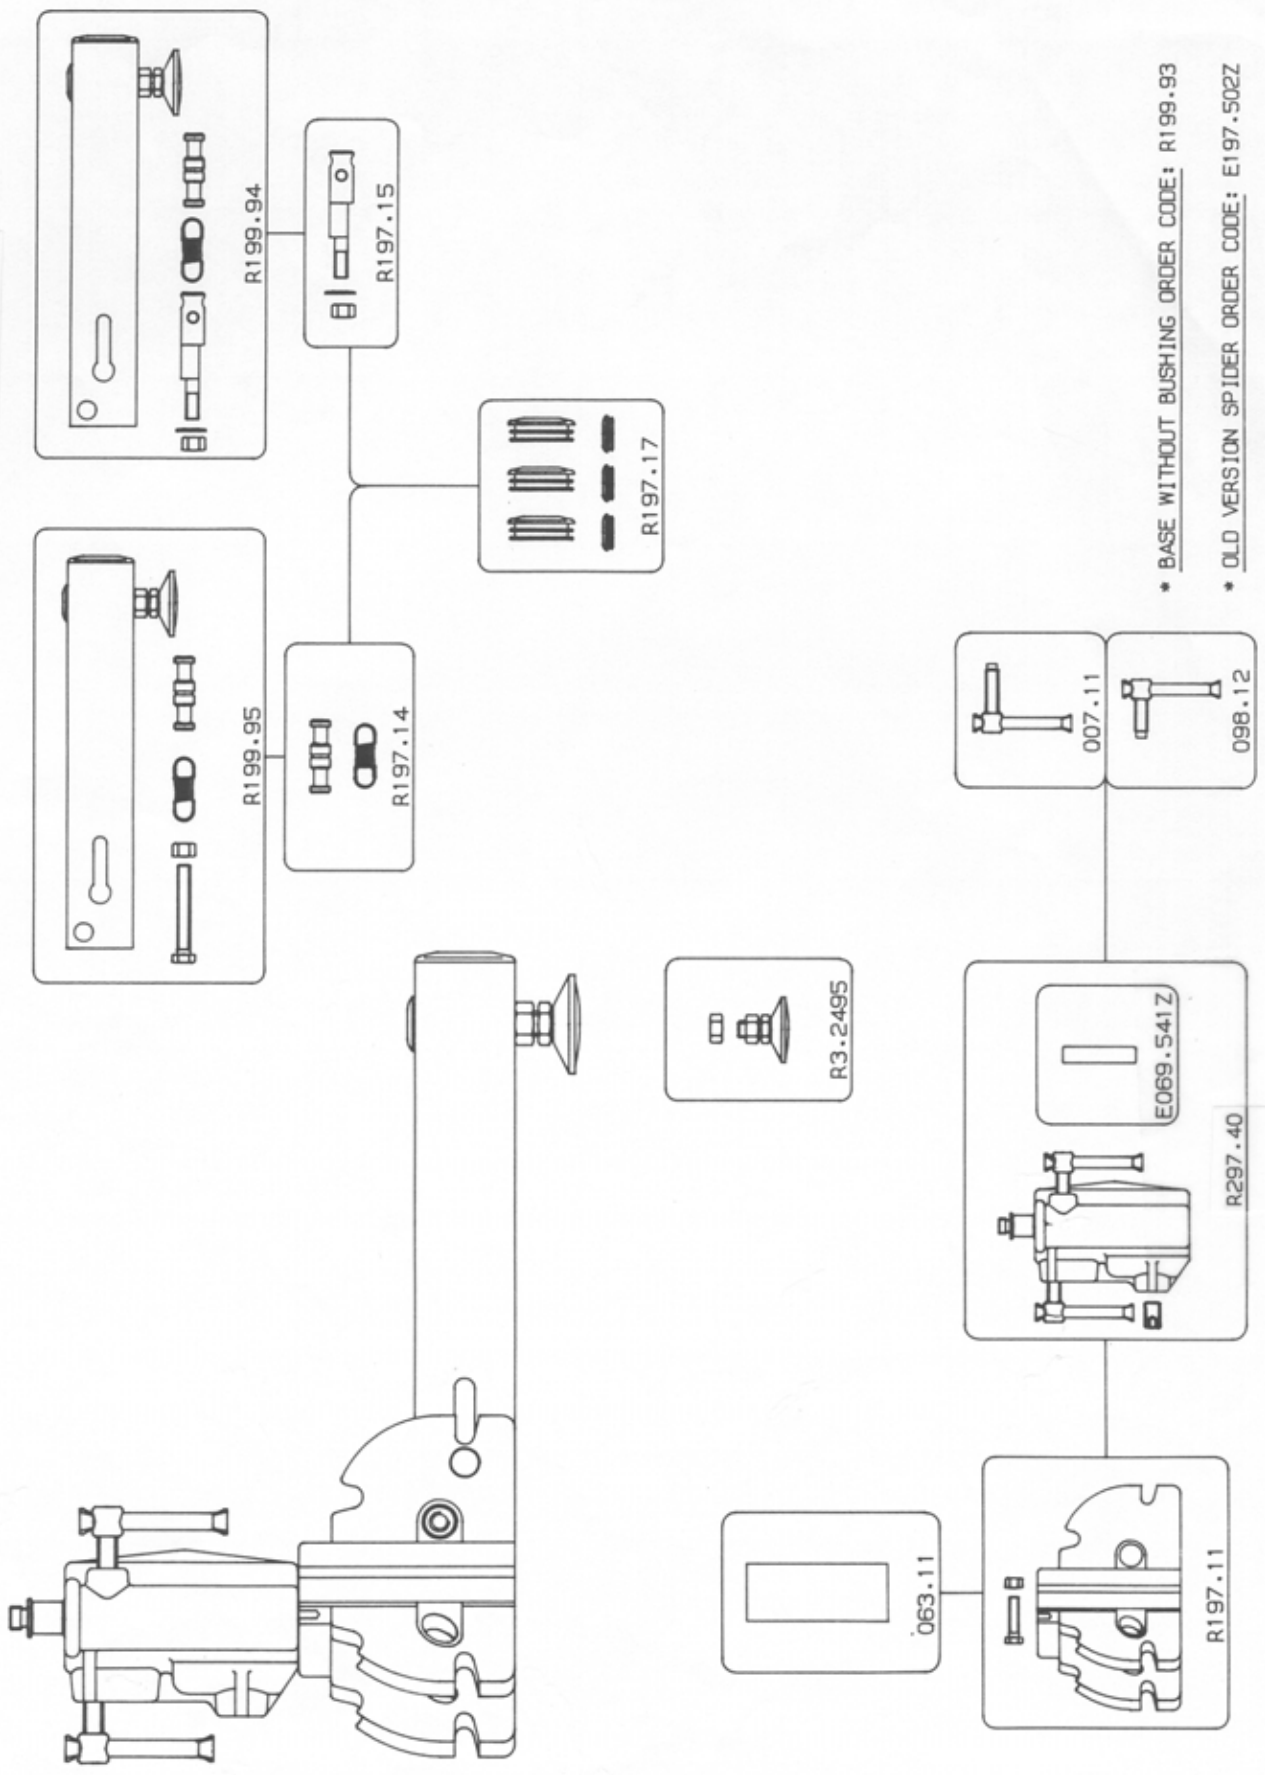

VERSIONE: 002
DEL: 04-11-97

* BASE WITHOUT BUSHING ORDER CODE: R199.93
* OLD VERSION SPIDER ORDER CODE: E197.502Z