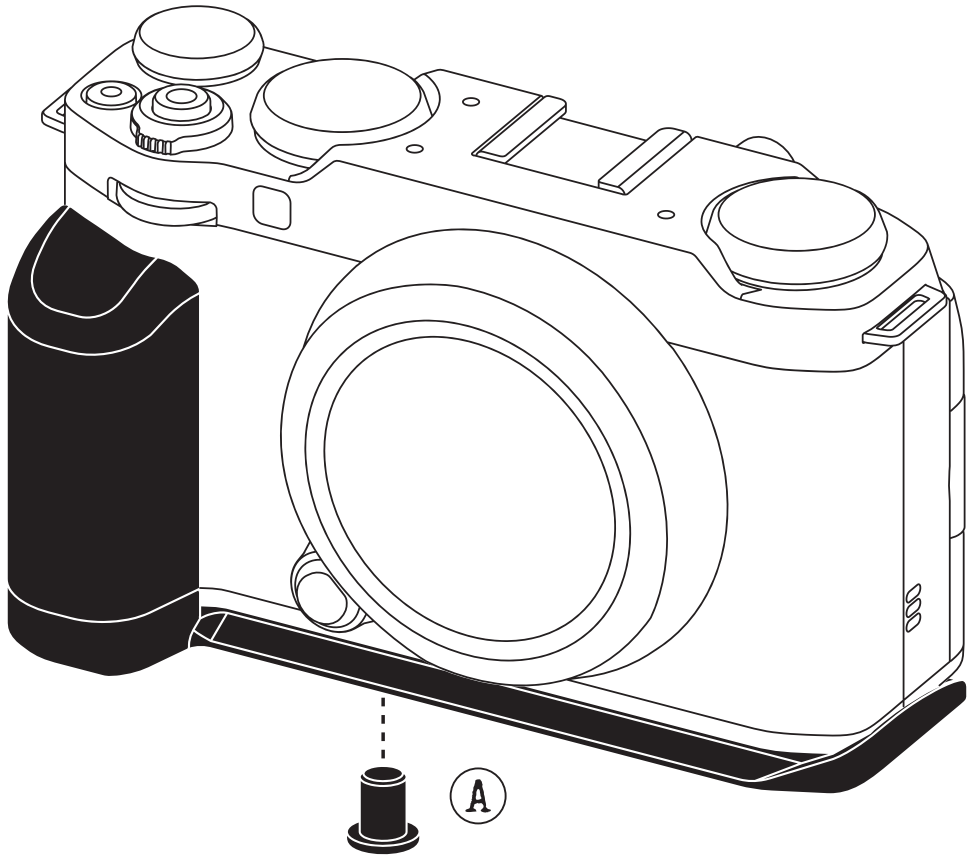

VINTAGE CAMERA CAGE FOR FUJIFILM X-M5

Ⓐ  x1