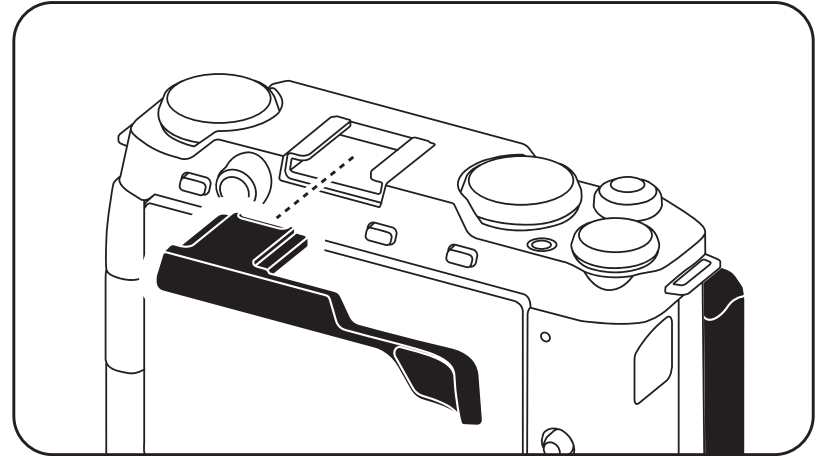

VINTAGE CAMERA CAGE FOR FUJIFILM X-M5

Ⓐ  x1